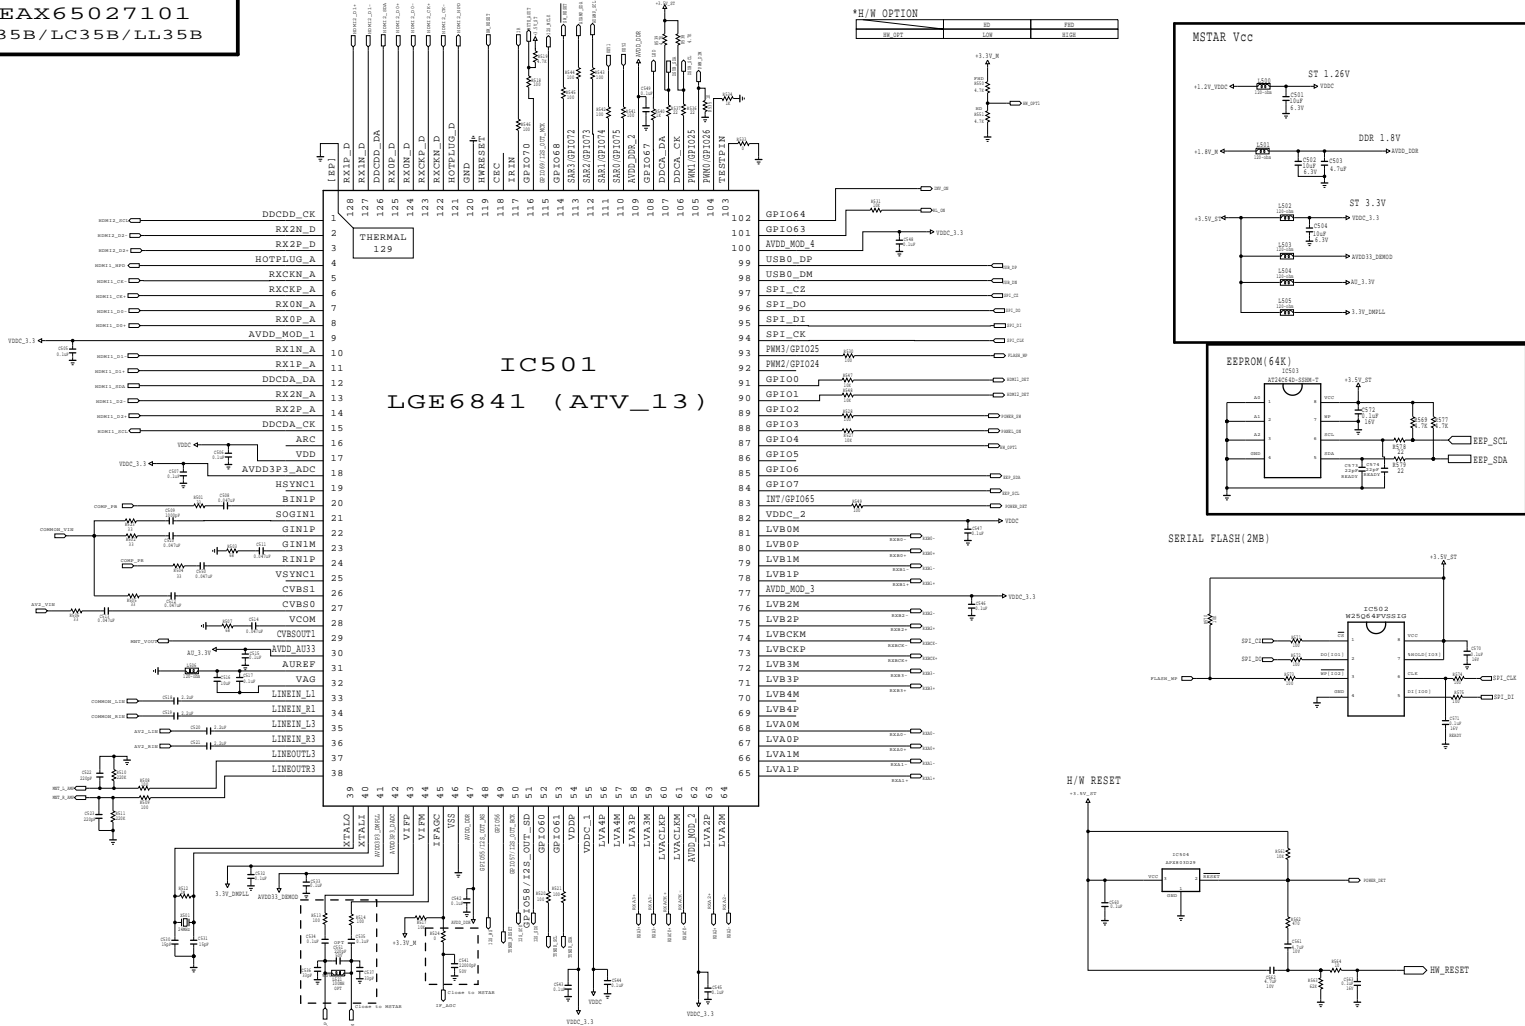

EAX65027101  
LB35B/LC35B/LL35B

SECRET  
LGElectronics

MODEL	32LN5100	DATE	2012/11/15
BLOCK	MAIN SOC	SHEET	5 / 7