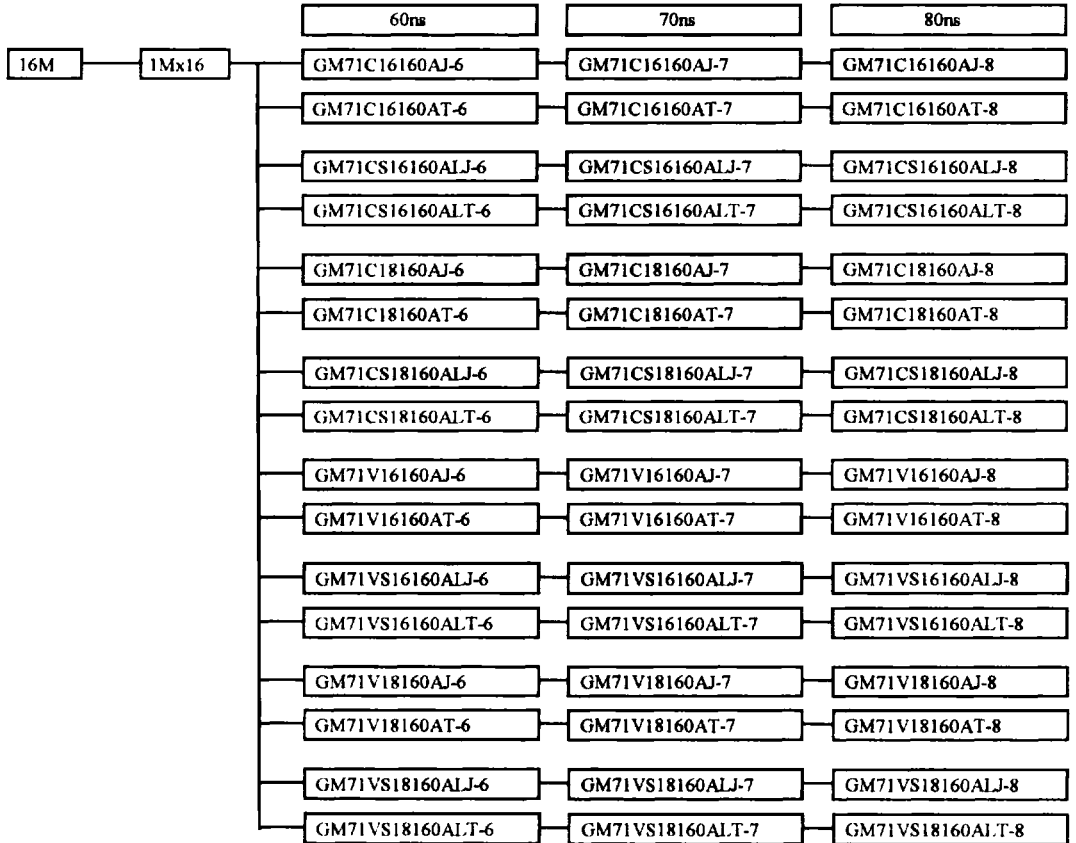

NOTE: *: Coming Soon. †: Under Development

MEMORY LINE-UP

DRAM (Continued)

NOTE : * : Coming Soon, † : Under Development

DRAM (Continued)

2. DRAM MODULE

NOTE: *: Coming Soon. †: Under Development

DRAM MODULE (Continued)