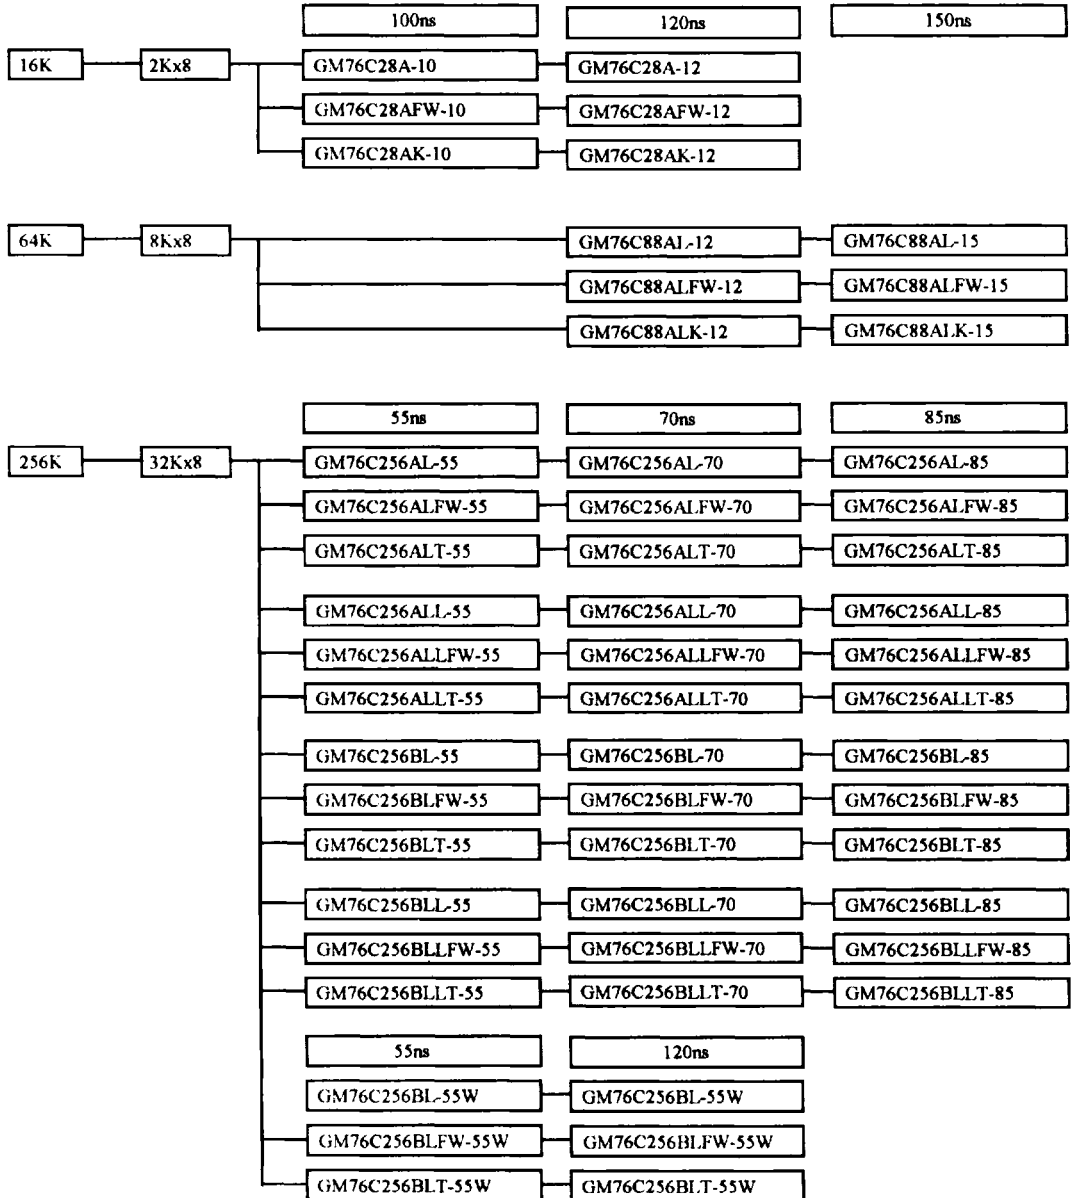

NOTE: *: Coming Soon, †: Under Development

MEMORY LINE-UP

DRAM MODULE (Continued)

NOTE: *: Coming Soon. †: Under Development

DRAM MODULE (Continued)

NOTE: *: Coming Soon, †: Under Development

DRAM MODULE (Continued)

NOTE: *: Coming Soon, †: Under Development

3. SRAM

NOTE : *, Comming Soon, †, Under Development

MEMORY LINE-UP

SRAM (Continued)

NOTE : * : Coming Soon. † : Under Development

SRAM (Continued)

NOTE : * : Coming Soon, † : Under Development

4. MASK ROM

NOTE : * : Coming Soon. † : Under Development