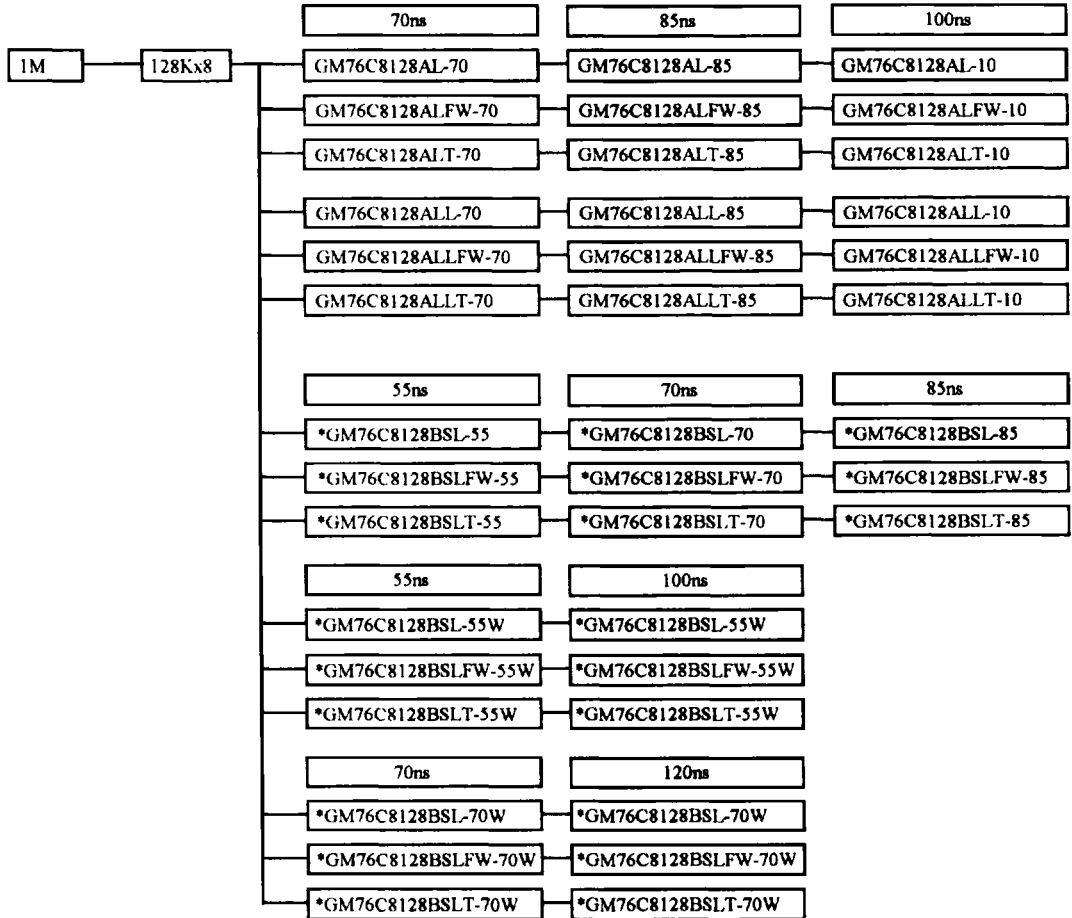

NOTE: *: Coming Soon, †: Under Development

3. SRAM

NOTE : *, Comming Soon, †, Under Development

MEMORY LINE-UP

SRAM (Continued)

NOTE : * : Coming Soon. † : Under Development

SRAM (Continued)

NOTE : * : Coming Soon, † : Under Development

4. MASK ROM

NOTE : * : Coming Soon. † : Under Development