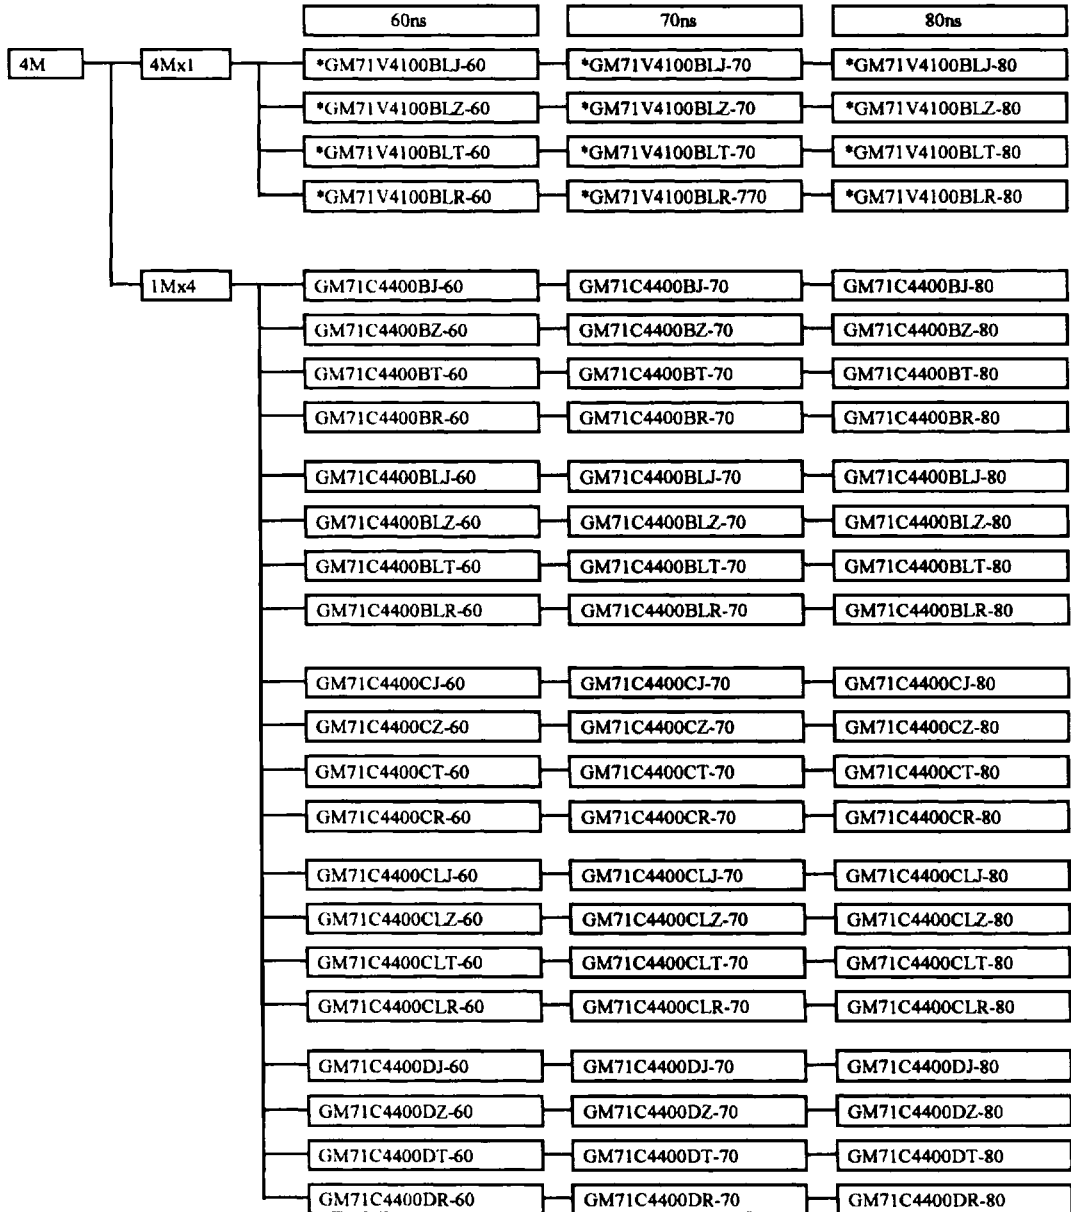

DRAM (Continued)

NOTE : * : Coming Soon, † : Under Development