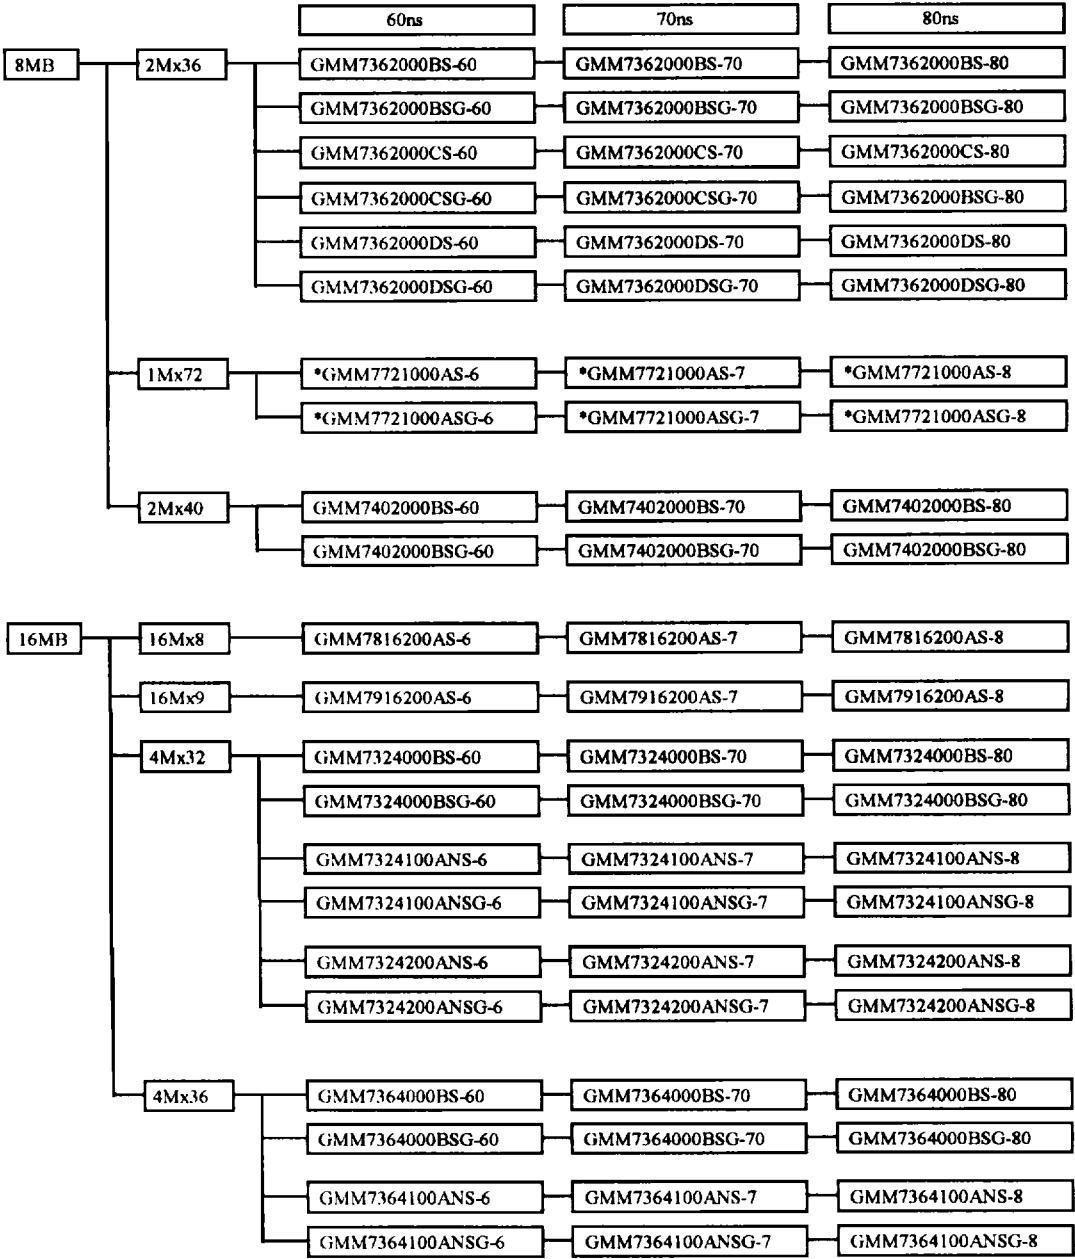

NOTE: *: Coming Soon, †: Under Development

MEMORY LINE-UP

DRAM MODULE (Continued)

NOTE: *: Coming Soon. †: Under Development

DRAM MODULE (Continued)

NOTE: *: Coming Soon, †: Under Development

DRAM MODULE (Continued)

NOTE: *: Coming Soon, †: Under Development

3. SRAM

NOTE : *, Comming Soon, †, Under Development

MEMORY LINE-UP

SRAM (Continued)

NOTE : * : Coming Soon. † : Under Development

SRAM (Continued)

NOTE : * : Coming Soon, † : Under Development

4. MASK ROM

NOTE : * : Coming Soon. † : Under Development