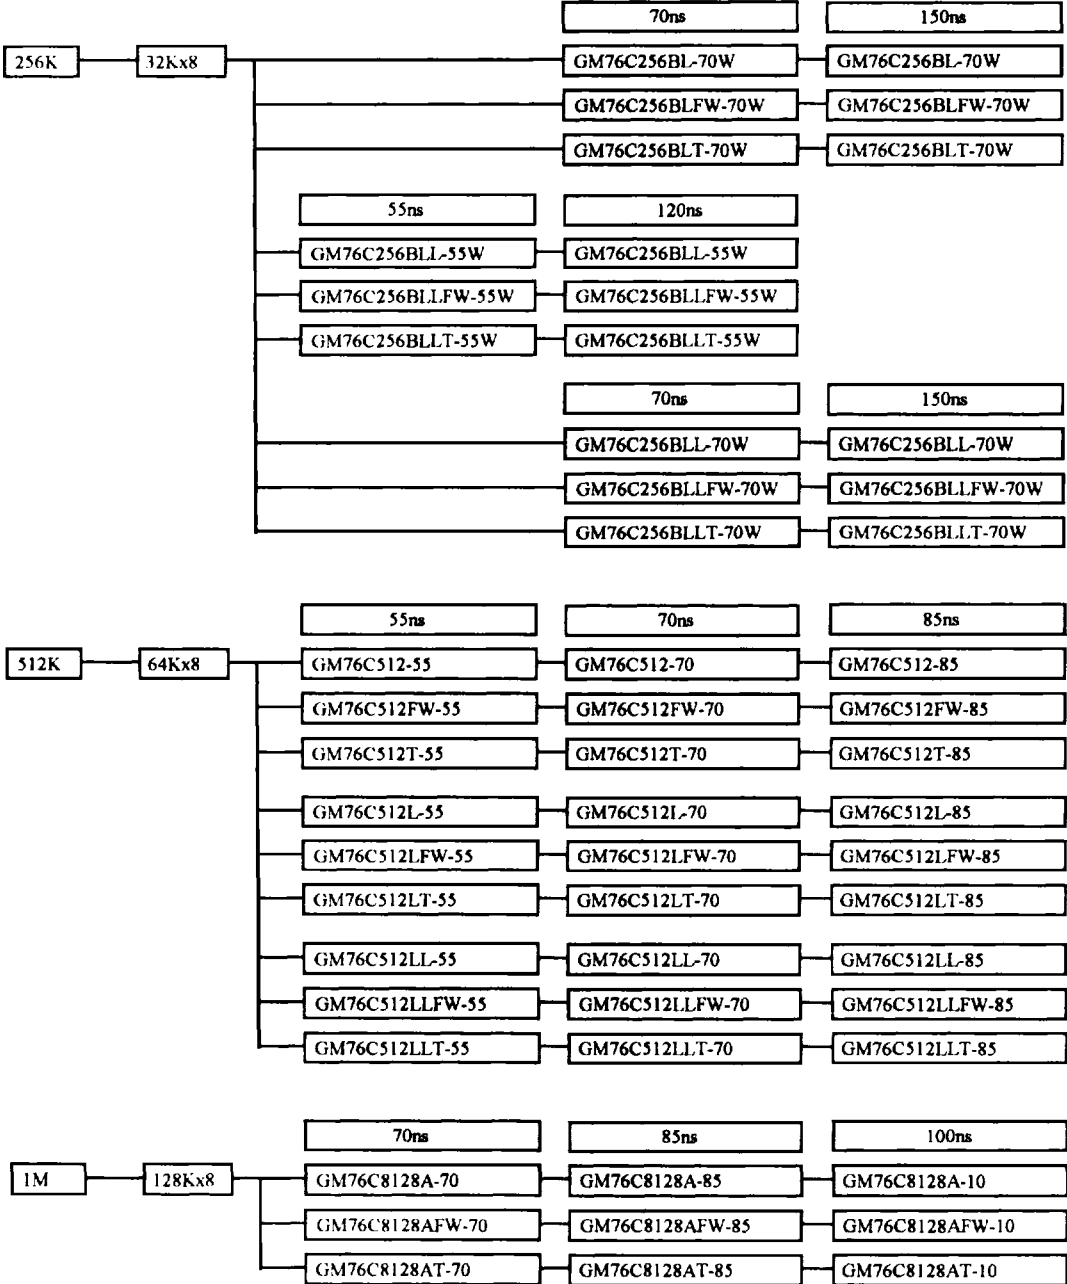

NOTE: *: Coming Soon, †: Under Development

3. SRAM

NOTE : *, Comming Soon, †, Under Development

MEMORY LINE-UP

SRAM (Continued)

NOTE : * : Coming Soon. † : Under Development

SRAM (Continued)

NOTE : * : Coming Soon, † : Under Development

4. MASK ROM

NOTE : * : Coming Soon. † : Under Development