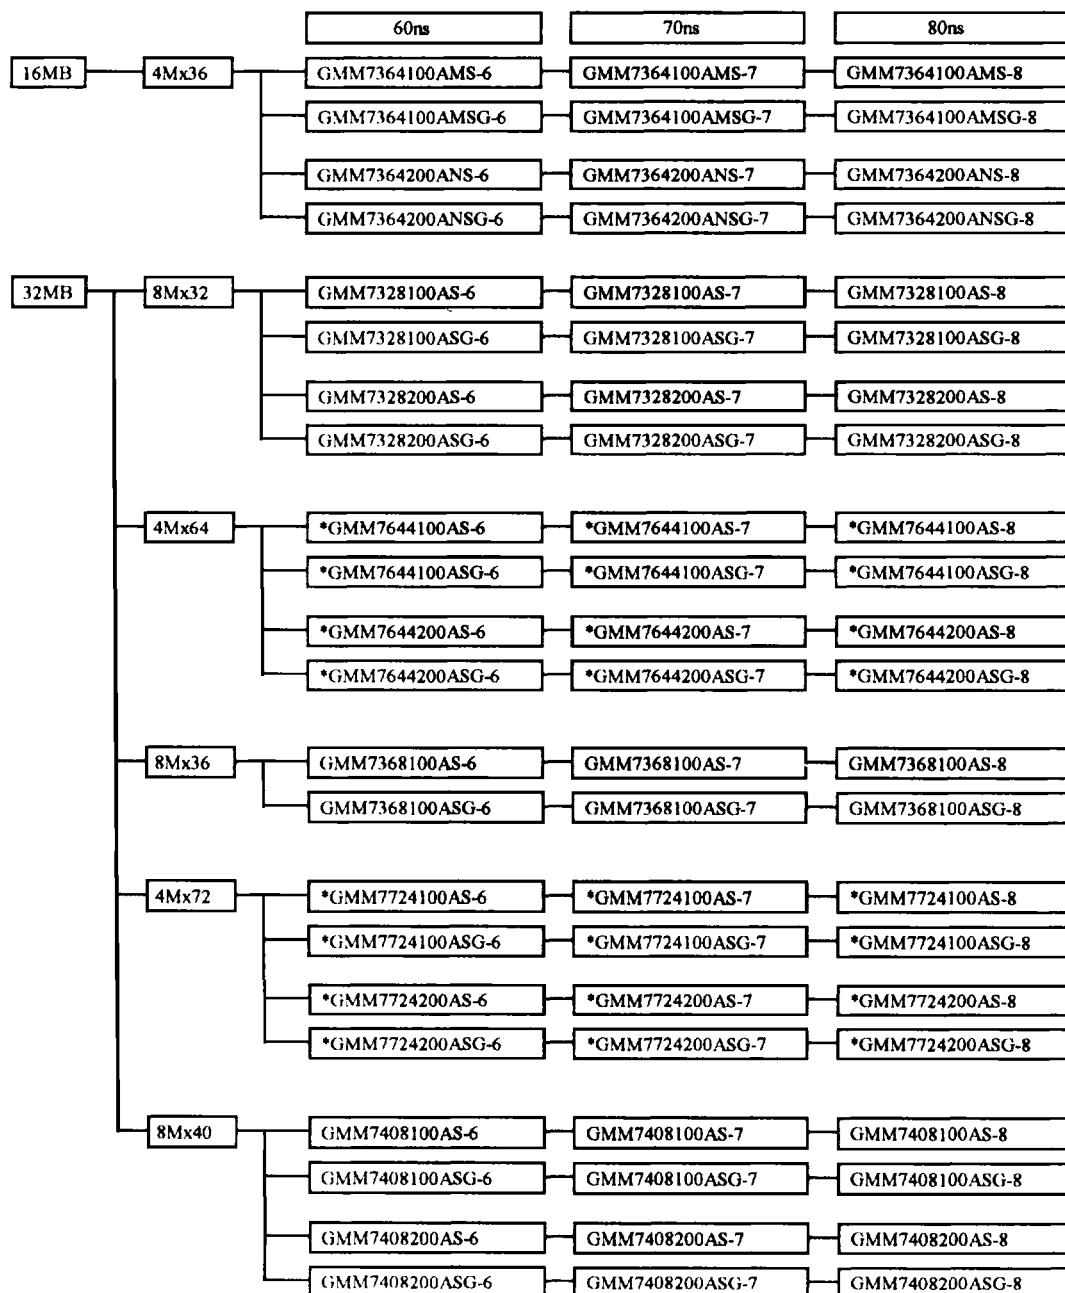

NOTE: *: Coming Soon. †: Under Development

MEMORY LINE-UP

DRAM (Continued)

NOTE : * : Coming Soon, † : Under Development

DRAM (Continued)

2. DRAM MODULE

NOTE: *: Coming Soon. †: Under Development

DRAM MODULE (Continued)

NOTE: *: Coming Soon, †: Under Development

MEMORY LINE-UP

DRAM MODULE (Continued)

NOTE: *: Coming Soon. †: Under Development

DRAM MODULE (Continued)

NOTE: *: Coming Soon, †: Under Development

DRAM MODULE (Continued)

NOTE: *: Coming Soon, †: Under Development

3. SRAM

NOTE : *, Comming Soon, †, Under Development

MEMORY LINE-UP

SRAM (Continued)

NOTE : * : Coming Soon. † : Under Development

SRAM (Continued)

NOTE : * : Coming Soon, † : Under Development

4. MASK ROM

NOTE : * : Coming Soon. † : Under Development