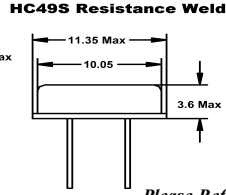

STANDARD CRYSTALS

• Inventory Support **HC49U Resistance Weld**

• Standard Packages

• Lowest Pricing

• Fox Quality

• Technical Support

• FOX STANDARD SPECIFICATIONS				
PARAMETER	HC49U*	HC49S/49SD	FPX	FE
Frequency Tolerance @ 25°C	±30PPM	±30PPM	±50PPM	±50PPM
Frequency Stability	±50PPM	±50PPM	±100PPM	±50PPM
Operating Temperature Range	-20°C ~ +70°C	-10°C ~ +70°C	-10°C ~ +70°C	-10°C ~ +60°C

*Optional third lead, vinyl sleeves (HC49U only), and mylar spacer. All specifications subject to change without notice.
** Measurements are displayed in Millimeters.

Please Refer To Specification Sheets For Details