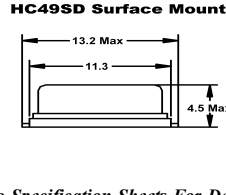

STANDARD CRYSTALS

• Inventory Support **HC49U Resistance Weld**

• Standard Packages

• Lowest Pricing

• Fox Quality

• Technical Support

• FOX STANDARD SPECIFICATIONS				
PARAMETER	HC49U*	HC49S/49SD	FPX	FE
Frequency Tolerance @ 25°C	±30PPM	±30PPM	±50PPM	±50PPM
Frequency Stability	±50PPM	±50PPM	±100PPM	±50PPM
Operating Temperature Range	-20°C ~ +70°C	-10°C ~ +70°C	-10°C ~ +70°C	-10°C ~ +60°C

*Optional third lead, vinyl sleeves (HC49U only), and mylar spacer. All specifications subject to change without notice.
** Measurements are displayed in Millimeters.

Please Refer To Specification Sheets For Details