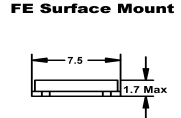

STANDARD CRYSTALS

• Inventory Support **HC49U Resistance Weld**

• Standard Packages

• Lowest Pricing

• Fox Quality

• Technical Support

• FOX STANDARD SPECIFICATIONS				
PARAMETER	HC49U*	HC49S/49SD	FPX	FE
Frequency Tolerance @ 25°C	±30PPM	±30PPM	±50PPM	±50PPM
Frequency Stability	±50PPM	±50PPM	±100PPM	±50PPM
Operating Temperature Range	-20°C ~ +70°C	-10°C ~ +70°C	-10°C ~ +70°C	-10°C ~ +60°C

*Optional third lead, vinyl sleeves (HC49U only), and mylar spacer. All specifications subject to change without notice.
** Measurements are displayed in Millimeters.

Please Refer To Specification Sheets For Details