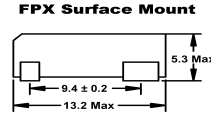

STANDARD CRYSTALS

• Inventory Support **HC49U Resistance Weld**

• Standard Packages

• Lowest Pricing

• Fox Quality

• Technical Support

• FOX STANDARD SPECIFICATIONS				
PARAMETER	HC49U*	HC49S/49SD	FPX	FE
Frequency Tolerance @ 25°C	±30PPM	±30PPM	±50PPM	±50PPM
Frequency Stability	±50PPM	±50PPM	±100PPM	±50PPM
Operating Temperature Range	-20°C ~ +70°C	-10°C ~ +70°C	-10°C ~ +70°C	-10°C ~ +60°C

*Optional third lead, vinyl sleeves (HC49U only), and mylar spacer. All specifications subject to change without notice.
** Measurements are displayed in Millimeters.

Please Refer To Specification Sheets For Details