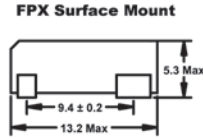

HC49SD Surface Mount

Please Refer To Specification Sheets For Details