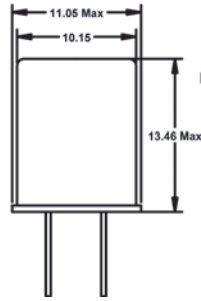

• FOX STANDARD SPECIFICATIONS

PARAMETER	HC49U*	HC49S/49SD	FPX	FE
Frequency Tolerance @ 25°C	±30PPM	±30PPM	±50PPM	±50PPM
Frequency Stability	±50PPM	±50PPM	±100PPM	±50PPM
Operating Temperature Range	-20°C ~ +70°C	-20°C ~ +70°C	-10°C ~ +70°C	-10°C ~ +60°C

*Optional third lead, vinyl sleeves (HC49U only), and mylar spacer. All specifications subject to change without notice.
** Measurements are displayed in Millimeters.

- Inventory Support
- Standard Packages
- Lowest Pricing
- Fox Quality
- Technical Support

HC49U Resistance Weld