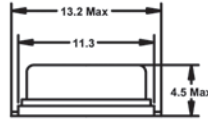

HC49SD Surface Mount

Please Refer To Specification Sheets For Details