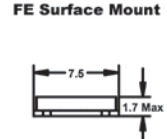

HC49SD Surface Mount

Please Refer To Specification Sheets For Details