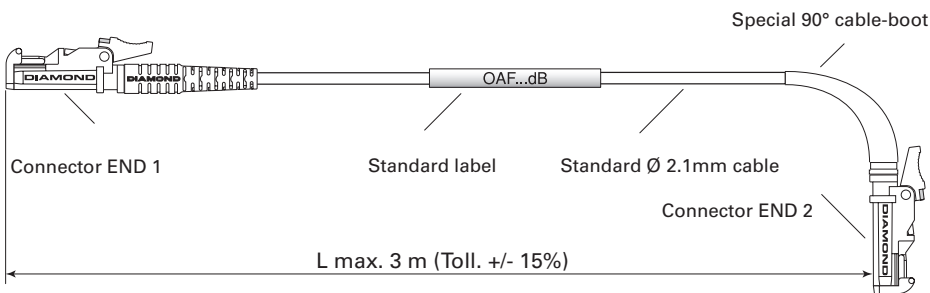

## CABLE ASSEMBLIES AND ADAPTERS

The OAF-PATCH range of DIAMOND is a products-family of wavelength independent fixed attenuation-patchcords suitable for each connector system type. Offering a large choice of nominal attenuation (2 to 30 dB), the patchcord technology is the right one for applications in restricted places which need precise power level, simplifying cabling and allowing the right attenuation with all connector types. Typical applications include passive optical networks, test arrangements, measuring instruments, sensor technology.

### DESIGN

The patchcord design is based on 2 PC or APC Connectors or "Alberinos" and an attenuated fiber optic cable. Standard lengths are: 1, 2 or 3 meters.

Available types:

<b>OAF-PATCH E-2000™ PC</b>	or <b>APC</b>
<b>OAF-PATCH F-3000™ PC</b>	or <b>APC</b>
<b>OAF-PATCH SC PC</b>	or <b>APC</b>
<b>OAF-PATCH MU PC</b>	or <b>APC</b>
<b>OAF-PATCH LSA PC</b>	or <b>APC</b>
<b>OAF-PATCH FC PC</b>	or <b>APC</b>
<b>OAF-PATCH Alberino PC</b>	or <b>APC</b>