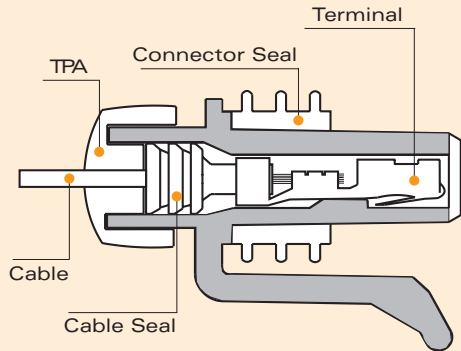

**Cross Sectional View**

**Female Connector Assembly**

**Male Connector**

**150 METRI-PACK CABLE SEALS**

Reel Part#	Loose Part#	Cable Diameter	Material	Color
12052924	12048086	2.85-2.03	Silicone	Dk. Red
12089442	12089678	2.15-1.60	Silicone	White
12052925	12048087	1.70-1.29	Silicone	Blue
12124669	12084193	1.009-0.995	Silicone	Tan

**150 METRI-PACK CAVITY PLUG\***

Part#	Cavity Inside Diameter	Material	Color
12059168	5.2mm	Silicone	Dk. Red

\*Cavity plugs seal unused female and male cavities.

**280 METRI-PACK CABLE SEALS**

Reel Part #	Loose Part #	Cable Diameter	Material	Color
12015360	12015193	4.30-3.45	Silicone	Blue
12015359	12010293	3.49-2.81	Silicone	Lt. Gray
12015284	12015323	2.85-2.03	Silicone	Green
12041352	12041351	2.42-2.03	Silicone	Tan
12089444	12089679	2.15-1.60	Silicone	Purple
12034365	12015899	1.70-1.29	Silicone	Dk. Red

**280 METRI-PACK CAVITY PLUG\***

Part #	Cavity Inside Diameter	Material	Color
12010300	6.7mm	Silicone	Green

\*Cavity plugs seal unused female and male cavities.

**480 METRI-PACK CABLE SEALS**

Reel Part#	Loose Part#	Cable Diameter	Material	Color
12065703	12034170	5.16-4.40	Silicone	Orange
12052453	12048443	4.50-3.61	Silicone	Purple
12052452	12048442	3.75-2.81	Silicone	Red
12048433	12048441	2.85-2.01	Silicone	White
12052931	12052930	2.15-1.60	Silicone	Yellow
12162068	12162067	1.70-1.29	Silicone	Pink

**630 METRI-PACK CAVITY PLUG\***

Part #	Cavity Inside Diameter	Material	Color
12059255	9.8mm	Silicone	Lt. Green

\*Cavity plugs seal unused female and male cavities.

<http://delphi.com/products/connect>