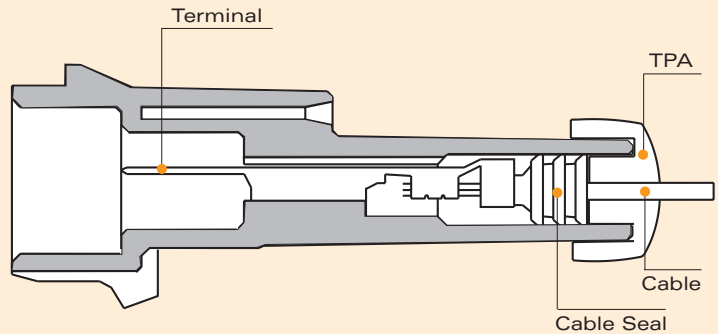

**Cross Sectional View**

**Female Connector Assembly**

**Male Connector**

**150 METRI-PACK CABLE SEALS**

Reel Part#	Loose Part#	Cable Diameter	Material	Color
12052924	12048086	2.85-2.03	Silicone	Dk. Red
12089442	12089678	2.15-1.60	Silicone	White
12052925	12048087	1.70-1.29	Silicone	Blue
12124669	12084193	1.009-0.995	Silicone	Tan

**150 METRI-PACK CAVITY PLUG\***

Part#	Cavity Inside Diameter	Material	Color
12059168	5.2mm	Silicone	Dk. Red

\*Cavity plugs seal unused female and male cavities.

**280 METRI-PACK CABLE SEALS**

Reel Part #	Loose Part #	Cable Diameter	Material	Color
12015360	12015193	4.30-3.45	Silicone	Blue
12015359	12010293	3.49-2.81	Silicone	Lt. Gray
12015284	12015323	2.85-2.03	Silicone	Green
12041352	12041351	2.42-2.03	Silicone	Tan
12089444	12089679	2.15-1.60	Silicone	Purple
12034365	12015899	1.70-1.29	Silicone	Dk. Red

**280 METRI-PACK CAVITY PLUG\***

Part #	Cavity Inside Diameter	Material	Color
12010300	6.7mm	Silicone	Green

\*Cavity plugs seal unused female and male cavities.

**480 METRI-PACK CABLE SEALS**

Reel Part#	Loose Part#	Cable Diameter	Material	Color
12065703	12034170	5.16-4.40	Silicone	Orange
12052453	12048443	4.50-3.61	Silicone	Purple
12052452	12048442	3.75-2.81	Silicone	Red
12048433	12048441	2.85-2.01	Silicone	White
12052931	12052930	2.15-1.60	Silicone	Yellow
12162068	12162067	1.70-1.29	Silicone	Pink

**630 METRI-PACK CAVITY PLUG\***

Part #	Cavity Inside Diameter	Material	Color
12059255	9.8mm	Silicone	Lt. Green

\*Cavity plugs seal unused female and male cavities.

<http://delphi.com/products/connect>