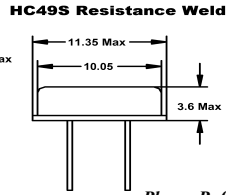

STANDARD CRYSTALS

• Inventory Support **HC49U Resistance Weld**

• Standard Packages

• Lowest Pricing

• Fox Quality

• Technical Support

• FOX STANDARD SPECIFICATIONS				
PARAMETER	HC49U*	HC49S/49SD	FPX	FE
Frequency Tolerance @ 25°C	±30PPM	±30PPM	±50PPM	±50PPM
Frequency Stability	±50PPM	±50PPM	±100PPM	±50PPM
Operating Temperature Range	-20°C ~ +70°C	-10°C ~ +70°C	-10°C ~ +70°C	-10°C ~ +60°C

*Optional third lead, vinyl sleeves (HC49U only), and mylar spacer. All specifications subject to change without notice.
** Measurements are displayed in Millimeters.

Please Refer To Specification Sheets For Details