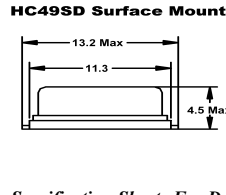

STANDARD CRYSTALS

• Inventory Support **HC49U Resistance Weld**

• Standard Packages

• Lowest Pricing

• Fox Quality

• Technical Support

• FOX STANDARD SPECIFICATIONS				
PARAMETER	HC49U*	HC49S/49SD	FPX	FE
Frequency Tolerance @ 25°C	±30PPM	±30PPM	±50PPM	±50PPM
Frequency Stability	±50PPM	±50PPM	±100PPM	±50PPM
Operating Temperature Range	-20°C ~ +70°C	-10°C ~ +70°C	-10°C ~ +70°C	-10°C ~ +60°C

*Optional third lead, vinyl sleeves (HC49U only), and mylar spacer. All specifications subject to change without notice.
** Measurements are displayed in Millimeters.

Please Refer To Specification Sheets For Details