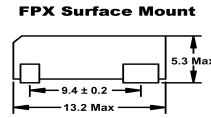

STANDARD CRYSTALS

• Inventory Support **HC49U Resistance Weld**

• Standard Packages

• Lowest Pricing

• Fox Quality

• Technical Support

• FOX STANDARD SPECIFICATIONS				
PARAMETER	HC49U*	HC49S/49SD	FPX	FE
Frequency Tolerance @ 25°C	±30PPM	±30PPM	±50PPM	±50PPM
Frequency Stability	±50PPM	±50PPM	±100PPM	±50PPM
Operating Temperature Range	-20°C ~ +70°C	-10°C ~ +70°C	-10°C ~ +70°C	-10°C ~ +60°C

*Optional third lead, vinyl sleeves (HC49U only), and mylar spacer. All specifications subject to change without notice.
** Measurements are displayed in Millimeters.

Please Refer To Specification Sheets For Details