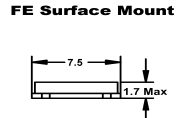

STANDARD CRYSTALS

• Inventory Support **HC49U Resistance Weld**

• Standard Packages

• Lowest Pricing

• Fox Quality

• Technical Support

• FOX STANDARD SPECIFICATIONS				
PARAMETER	HC49U*	HC49S/49SD	FPX	FE
Frequency Tolerance @ 25°C	±30PPM	±30PPM	±50PPM	±50PPM
Frequency Stability	±50PPM	±50PPM	±100PPM	±50PPM
Operating Temperature Range	-20°C ~ +70°C	-10°C ~ +70°C	-10°C ~ +70°C	-10°C ~ +60°C

*Optional third lead, vinyl sleeves (HC49U only), and mylar spacer. All specifications subject to change without notice.
** Measurements are displayed in Millimeters.

Please Refer To Specification Sheets For Details